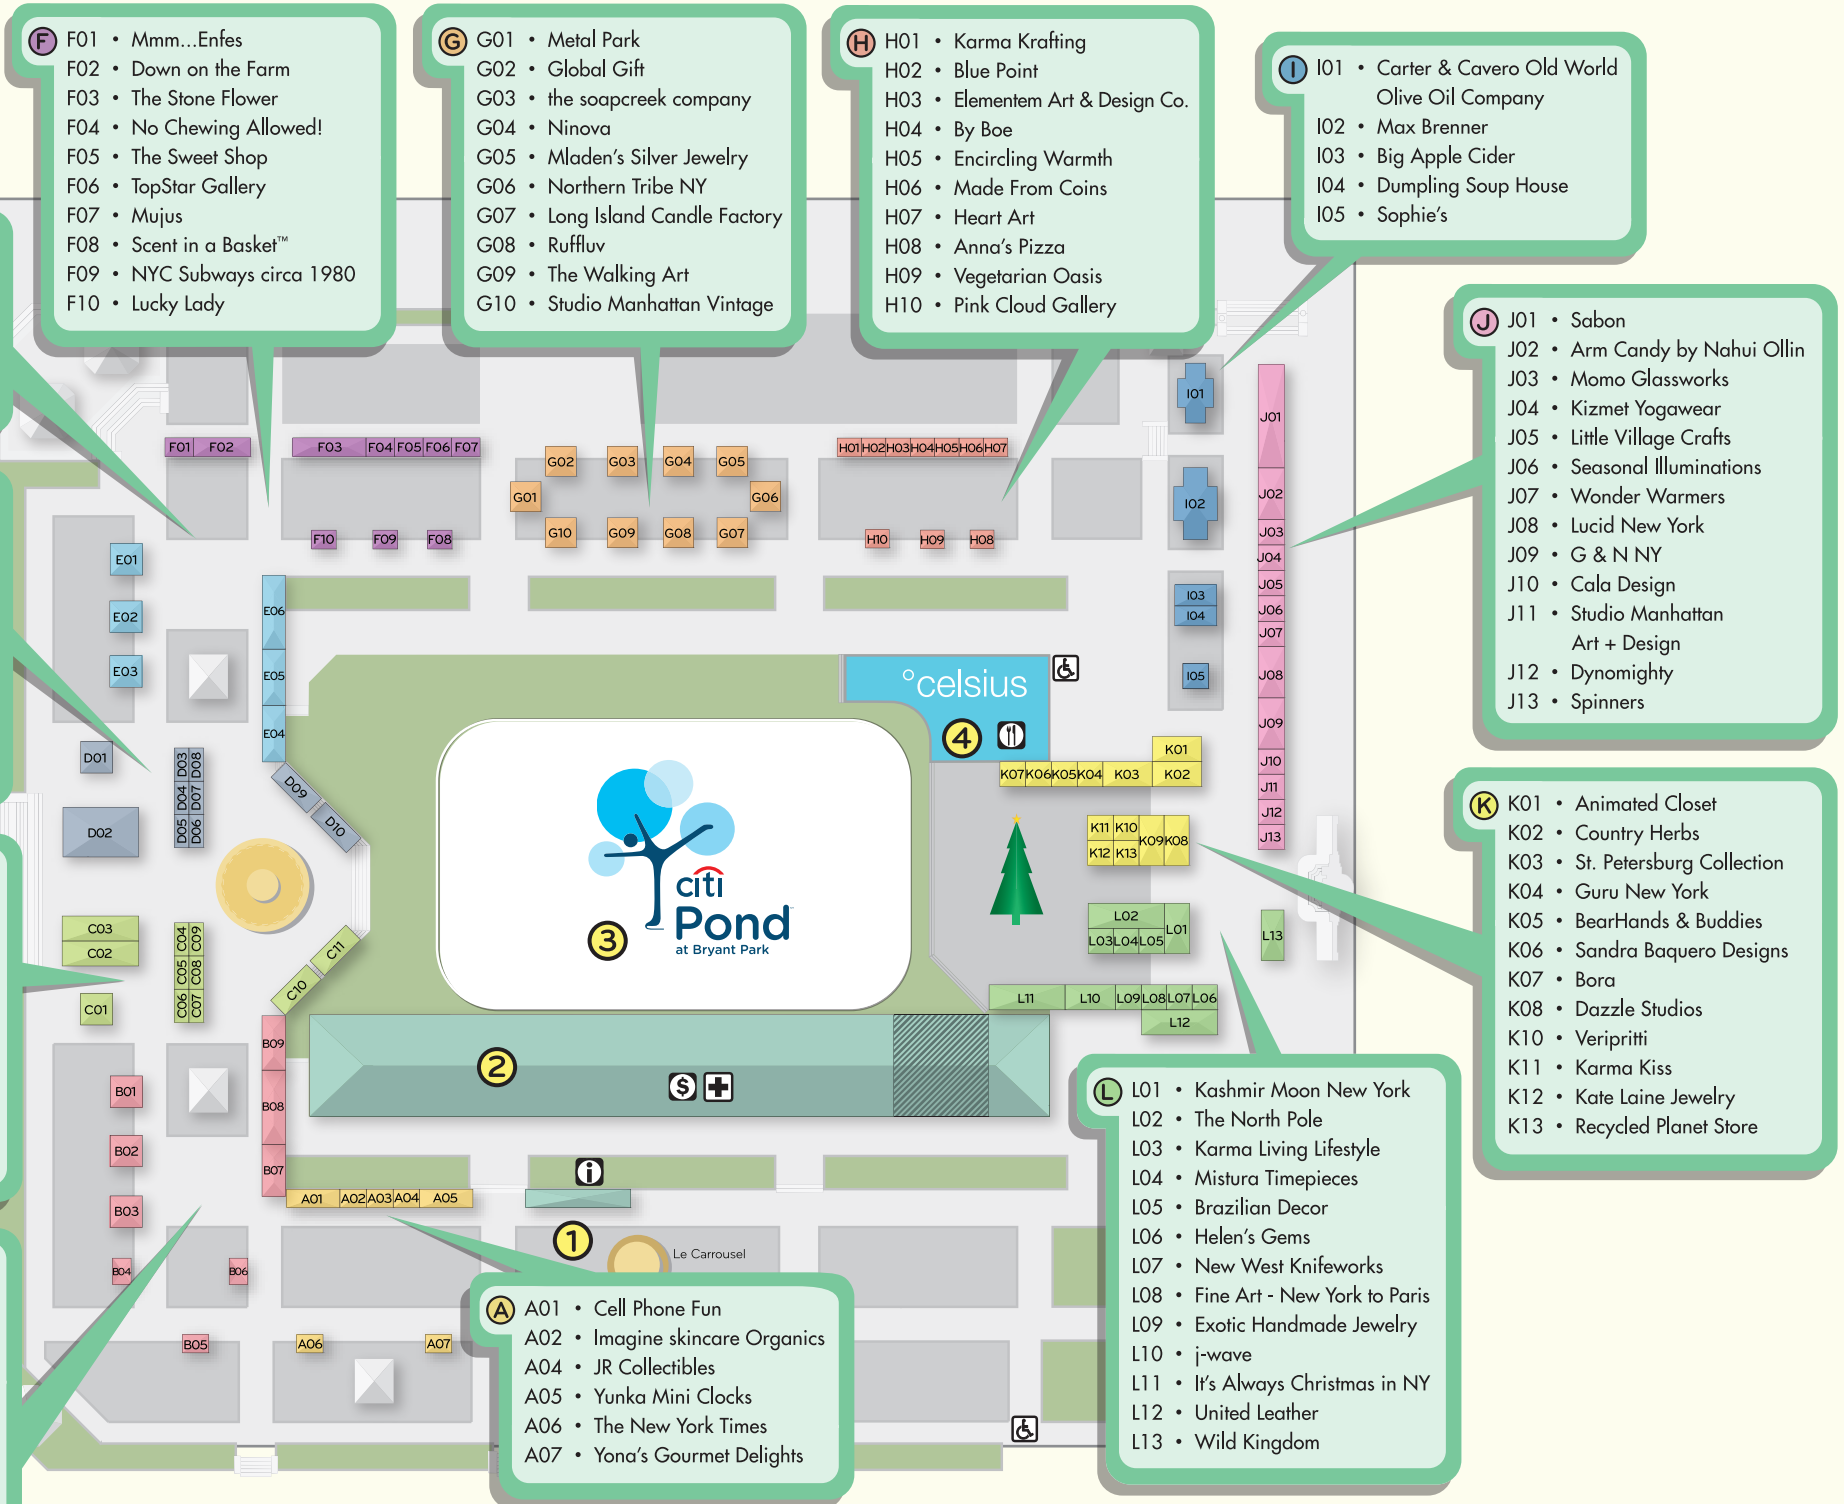

The Holiday Shops at Bryant Park

2010 Holiday Shopping Guide

World Class Shopping
in an Urban Oasis

West 42nd Street

Sixth Avenue

- E** E01 • Two Angels
E02 • Himalayan Artwear
E03 • Vikolya
E04 • Friction Jewelry
E05 • GraceOliver
E06 • Santa's Workshop

- F** F01 • Mmm...Enfes
F02 • Down on the Farm
F03 • The Stone Flower
F04 • No Chewing Allowed!
F05 • The Sweet Shop
F06 • TopStar Gallery
F07 • Mujus
F08 • Scent in a Basket™
F09 • NYC Subways circa 1980
F10 • Lucky Lady

- I** I01 • Carter & Cavero Old World Olive Oil Company
I02 • Max Brenner
I03 • Big Apple Cider
I04 • Dumpling Soup House
I05 • Sophie's

- D** D01 • The Artisans of New York
D02 • DavidJulia
D03 • KTCollection NYC Jewelry
D04 • Silly Puppets
D05 • BrooklynMade
D06 • Daisy's Grits
D07 • Wells-Ware
D08 • ArtPhoto New York
D09 • Soapology
D10 • Crepe Café

- L** L01 • Kashmir Moon New York
L02 • The North Pole
L03 • Karma Living Lifestyle
L04 • Mistura Timepieces
L05 • Brazilian Decor
L06 • Helen's Gems
L07 • New West Knifeworks
L08 • Fine Art - New York to Paris
L09 • Exotic Handmade Jewelry
L10 • j-wave
L11 • It's Always Christmas in NY
L12 • United Leather
L13 • Wild Kingdom