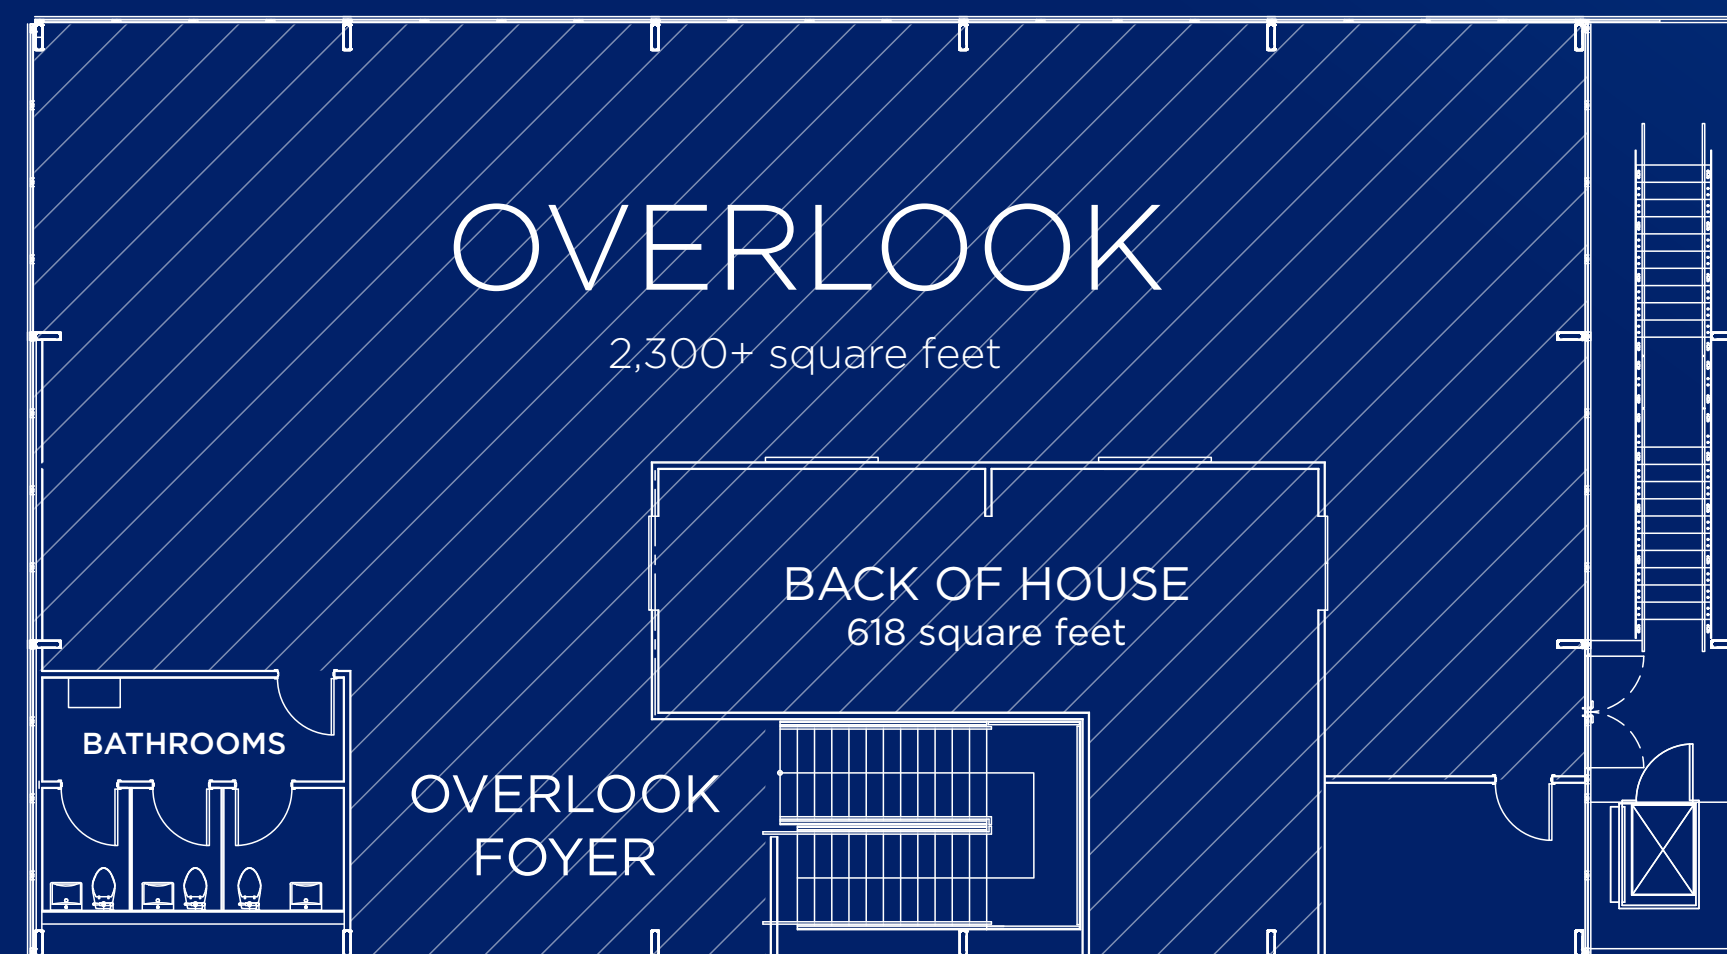

Just one block from Grand Central Terminal and Times Square, Winter Village is close to all subway lines, making Overlook at Winter Village easily accessible to all.

OVERLOOK DETAILS

Size: ~2,300 sqft

Capacity: 225 guests for standing cocktail receptions

House A/V:

- Two 70" monitors
- Various pre-set lighting options
- Auxiliary plug-in for audio

NORTH VIEW OF ICE RINK

Follow
this [link](#)
for virtual
walk through
of Overlook.

POLAR LOUNGE

A private and cozy spot by the entrance to the ice, Polar Lounge is perfect for birthday parties, intimate gatherings, and ice skate outings.

Size: 528 sqft

Capacity: 50 guests

Provided:

- One 55" monitor
- Handheld speaker available for plug-in
- Fully furnished